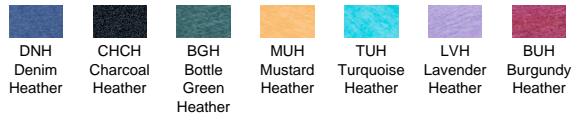

URBAN V-NECK TSUAPICO

COLOURS

NEW COLORS

CHARACTERISTICS

100% preshrunk cotton. Gramage: 155-160 gsm. approx

V-neck T-shirt. Shoulder to shoulder tape. Lycra V-neck. Grey Melange: 85% cotton / 15% viscose. Heather: 65% polyester / 35% cotton. Denim heather: 60% cotton / 40% polyester