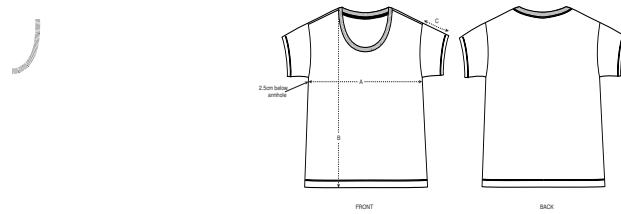

NEW STYLE

WOMEN T-SHIRTS

**STELLA
CHILLER**
STTW036

The women's scoop neck relaxed fit t-shirt

Single Jersey
100% Organic ring-spun combed cotton
120 GSM

- Set-in sleeve
- Dropped shoulder
- 1x1 rib at neck collar
- Inside back neck tape in single jersey
- Sleeve hem and bottom hem with narrow double topstitch

RELAXED FIT

XS	S	M	L	XL
----	---	---	---	----

Size guide

SIZES		XS	S	M	L	XL
A	Half Chest	46	48.5	51.5	54.5	57.5
B	Body Length	58	60	62	64	65
C	Sleeve Length	11	11	12	12	13

Printing Specifications

Fits all kind of printing techniques. Please visit our website for more information.