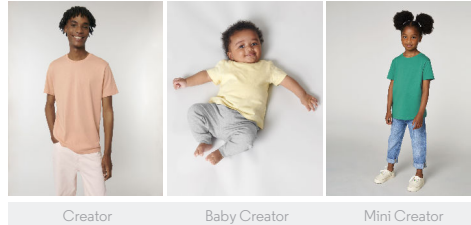

WOMEN T-SHIRTS
STT032 - STELLA EXPRESSER

The iconic women's fitted t-shirt

Fitted

- Set-in sleeve
- 1x1 rib at neck collar
- Inside back neck tape in self fabric
- Sleeve hem and bottom hem with narrow double topstitch

Combo options

WHITES

COLORS

ESSENTIAL HEATHERS

SPECIAL HEATHERS

Shell : Single Jersey, 100% Cotton - Organic Ring Spun Combed, Fabric washed, 155 GSM

Printing Specifications

For suitable print techniques, please download our printing guide