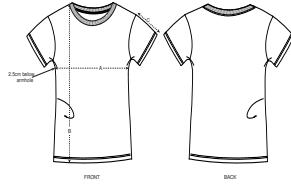

WOMEN T-SHIRTS
STT032 - STELLA EXPRESSER

The iconic women's fitted t-shirt

Fitted

- Set-in sleeve
- 1x1 rib at neck collar
- Inside back neck tape in self fabric
- Sleeve hem and bottom hem with narrow double topstitch

Combo options

WHITES

COLORS

ESSENTIAL HEATHERS

SPECIAL HEATHERS

Shell : Single Jersey, 100% Cotton - Organic Ring Spun Combed, Fabric washed, 155 GSM

Printing Specifications

For suitable print techniques, please download our printing guide

Certifications & memberships

Wash Instructions

Wash similar colours together, do not iron on print, wash and iron inside out.

SIZES		XS	S	M	L	XL	XXL
A	Half Chest	42	44.5	47.5	50.5	53.5	56.5
B	Body Length	62	64	66	68	69	69
C	Sleeve Length	16	16	17	17	18	18

PACKING

SIZES	XS	S	M	L	XL	XXL
PCS/BAG	5	5	5	5	5	5
PCS/BOX	100	100	100	100	100	100