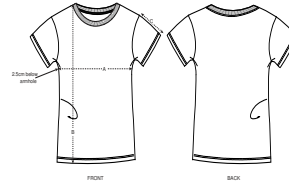

WOMEN T-SHIRTS  
**STTW032 - STELLA EXPRESSER**

**The iconic women's fitted t-shirt**

Single Jersey  
 100% Organic ring-spun combed cotton  
 Fitted  
 155 GSM

- Set-in sleeve
- 1x1 rib at neck collar
- Inside back neck tape in self fabric
- Sleeve hem and bottom hem with narrow double topstitch

**WHITES**

**COLORS**

**ESSENTIAL HEATHERS**

**SPECIAL HEATHERS**

SIZES		XS	S	M	L	XL	XXL
A	Half Chest	42	44,5	47,5	50,5	53,5	56,5
B	Body Length	62	64	66	68	69	69
C	Sleeve Length	16	16	17	17	18	18

**Combo options**