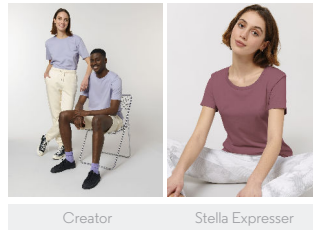

KIDS T-SHIRTS
STTK909 - MINI CREATOR

The iconic kids' t-shirt

Single Jersey
 100% Organic ring-spun combed cotton
 Medium Fit
 155 GSM

- Set-in sleeve
- 1x1 rib at neck collar
- Inside back neck tape in self fabric
- Sleeve hem and bottom hem with narrow double topstitch

WHITES

COLORS

ESSENTIAL HEATHERS

SPECIAL HEATHERS

SIZES		3-4	5-6	7-8	9-11	12-14
A	Half Chest	33	35	37	41	44
B	Body Length	42	46	51.5	57.5	62.5
C	Sleeve Length	11.5	12.5	14.5	16.5	18.5

Combo options

Printing Specifications