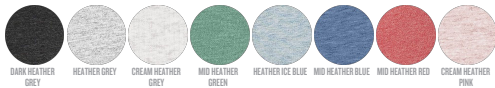

KIDS T-SHIRTS
STTK909 - MINI CREATOR

The iconic kids' t-shirt

Single Jersey
 100% Organic ring-spun combed cotton
 Medium Fit
 155 GSM

- Set-in sleeve
- 1x1 rib at neck collar
- Inside back neck tape in self fabric
- Sleeve hem and bottom hem with narrow double topstitch

WHITES

COLORS

ESSENTIAL HEATHERS

SPECIAL HEATHERS

SIZES		3-4	5-6	7-8	9-11	12-14
A	Half Chest	33	35	37	41	44
B	Body Length	42	46	51.5	57.5	62.5
C	Sleeve Length	11.5	12.5	14.5	16.5	18.5

Combo options

Printing Specifications