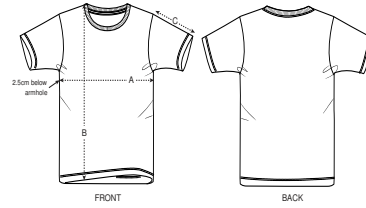

KIDS T-SHIRTS
STTK909 - MINI CREATOR

The iconic kids' t-shirt

Single Jersey
 100% Organic ring-spun combed cotton
 Medium Fit
 155 GSM

- Set-in sleeve
- 1x1 rib at neck collar
- Inside back neck tape in self fabric
- Sleeve hem and bottom hem with narrow double topstitch

WHITES

COLORS

ESSENTIAL HEATHERS

SPECIAL HEATHERS

SIZES		3-4	5-6	7-8	9-11	12-14
A	Half Chest	33	35	37	41	44
B	Body Length	42	46	51.5	57.5	62.5
C	Sleeve Length	11.5	12.5	14.5	16.5	18.5

Combo options

Printing Specifications