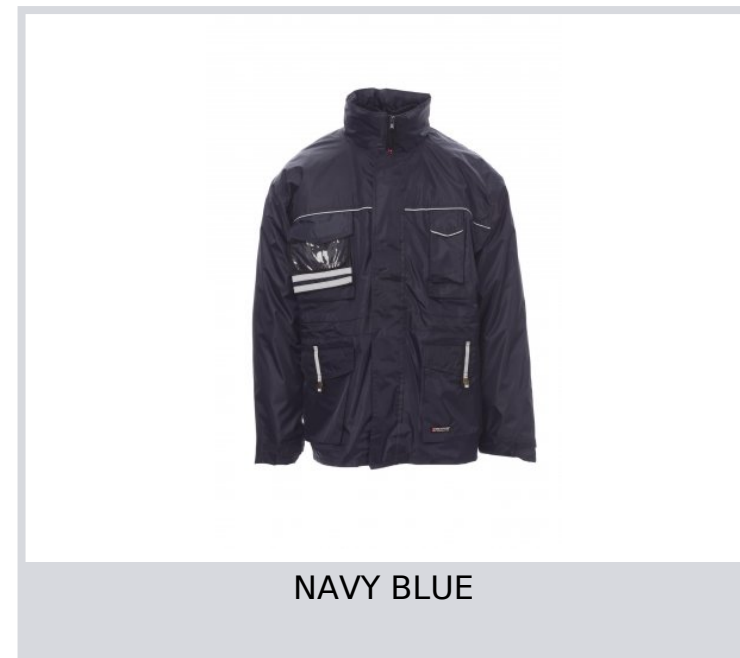

# PARKATRIS

000201-0056

Triple use parka with the following features: unlined external jacket with front and back reflective inserts, hideaway hood, four pockets of which one with a reversible badge holder and one smartphone phone pocket. Detachable inner jacket in quilted husky with two pockets, detachable sleeves, lined interior in Scottish fabric.

**Composition:** 100% POLYESTER

**Appearance:** DRY-TECH

**Weight:** 185 GR/MQ

**Sizes:**

**Packaging:** 1/5

**MADE IN:** MADE IN CHINA

**HS CODE:** 62019300

## Colors

NAVY BLUE