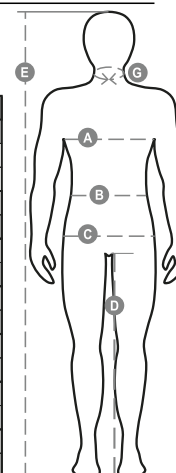

# LANCER

000195-0049

Men's casual lightweight jacket with detachable sleeves, close fitting, plastic zip with metal pull, foldaway hood, rib hem, adjustable cuffs, shoulder tabs and zip-up collar, two LOCK SYSTEM pockets, two pockets with zip, one reversible badge holder pocket, reflex piping on the shoulders and two reflective stripes on the chest and back. Padded, high-density, silver coloured lining, micro-fleece back, fleece inside collar, one inner pocket.

**Composition:** 100% POLYESTER

**Appearance:** 190T PONGEE PVC

**Weight:** 180 GR/MQ

**Sizes:**

**Packaging:** 1/10

**MADE IN:** MADE IN CHINA

**HS CODE:** 62019300

## Size Guide

International Sizes	XXS		XS		S		M		L		XL		XXL		3XL		4XL		5XL	
IT - DE	36	38	40	42	44	46	48	50	52	54	56	58	60	62	64	66	68	70	72	74
FR - ES	32	34	36	38	40	42	44	46	48	50	52	54	56	58	60	62	64	66	68	70
UK	29	30	31	33	34	36	38	39	41	42	44	46	47	48	50	52	53	55	56	58
<b>(G) - cm</b>	37	37	38	38	39	39	40	40	41	41	42,5	42,5	44	44	45	45	46	46	47	47
<b>(G) - in</b>	14½	14½	15	15	15½	15½	15¾	15¾	16	16	16¾	16¾	17¼	17¼	17¾	17¾	18	18	18½	18½
<b>(A) - cm</b>	72	76	80	84	88	92	96	100	104	108	112	116	120	124	128	132	136	140	144	148
<b>(A) - in</b>	28	30	31	33	34	36	38	39	41	42	44	46	47	48	50	52	53	55	56	58
<b>(B) - cm</b>	64	68	72	74	76	80	84	88	92	96	100	104	108	112	116	120	124	128	132	136
<b>(B) - in</b>	25	27	28	29	30	32	33	34	36	38	40	41	43	45	46	48	49	51	52	54
<b>(C) - cm</b>	80	84	88	90	92	96	100	104	108	112	116	120	124	128	132	136	140	144	148	152
<b>(C) - in</b>	31	33	34	35	36	38	39	41	42	44	46	47	49	50	52	53	55	56	58	59
<b>(D) - cm</b>	82	82	84	84	85	85	86	86	87	87	88	88	88	88	88	88	89	89	89	89
<b>(D) - in</b>	32	32	33	33	33	33	33	33	34	34	34	34	34	34	34	34	35	35	35	35
<b>(E) - cm</b>					170/181				175/187				175/189							
<b>(E) - in</b>					67/71				69/73				69/75							