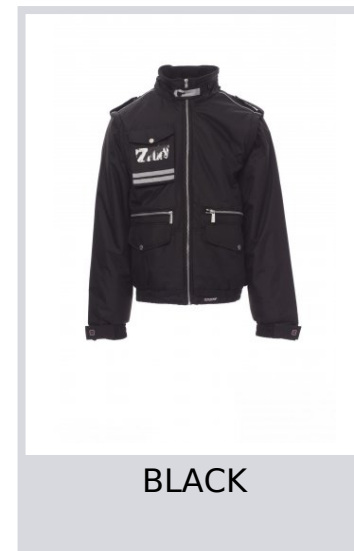

LANCER

000195-0049

Men's casual lightweight jacket with detachable sleeves, close fitting, plastic zip with metal pull, foldaway hood, rib hem, adjustable cuffs, shoulder tabs and zip-up collar, two LOCK SYSTEM pockets, two pockets with zip, one reversible badge holder pocket, reflex piping on the shoulders and two reflective stripes on the chest and back. Padded, high-density, silver coloured lining, micro-fleece back, fleece inside collar, one inner pocket.

Composition: 100% POLYESTER

Appearance: 190T PONGEE PVC

Weight: 180 GR/MQ

Sizes:

Packaging: 1/10

MADE IN: MADE IN CHINA

HS CODE: 62019300

Colors

Size Guide

International Sizes	XXS		XS		S		M		L		XL		XXL		3XL		4XL		5XL	
IT - DE	36	38	40	42	44	46	48	50	52	54	56	58	60	62	64	66	68	70	72	74
FR - ES	32	34	36	38	40	42	44	46	48	50	52	54	56	58	60	62	64	66	68	70
UK	29	30	31	33	34	36	38	39	41	42	44	46	47	48	50	52	53	55	56	58
(G) - cm	37	37	38	38	39	39	40	40	41	41	42,5	42,5	44	44	45	45	46	46	47	47
(G) - in	14½	14½	15	15	15½	15½	15¾	15¾	16	16	16¾	16¾	17¼	17¼	17¾	17¾	18	18	18½	18½
(A) - cm	72	76	80	84	88	92	96	100	104	108	112	116	120	124	128	132	136	140	144	148
(A) - in	28	30	31	33	34	36	38	39	41	42	44	46	47	48	50	52	53	55	56	58
(B) - cm	64	68	72	74	76	80	84	88	92	96	100	104	108	112	116	120	124	128	132	136
(B) - in	25	27	28	29	30	32	33	34	36	38	40	41	43	45	46	48	49	51	52	54
(C) - cm	80	84	88	90	92	96	100	104	108	112	116	120	124	128	132	136	140	144	148	152
(C) - in	31	33	34	35	36	38	39	41	42	44	46	47	49	50	52	53	55	56	58	59
(D) - cm	82	82	84	84	85	85	86	86	87	87	88	88	88	88	88	88	89	89	89	89
(D) - in	32	32	33	33	33	33	33	33	34	34	34	34	34	34	34	34	35	35	35	35
(E) - cm					170/181				175/187				175/189							
(E) - in					67/71				69/73				69/75							

Washing instructions

Certifications

CE I CAT