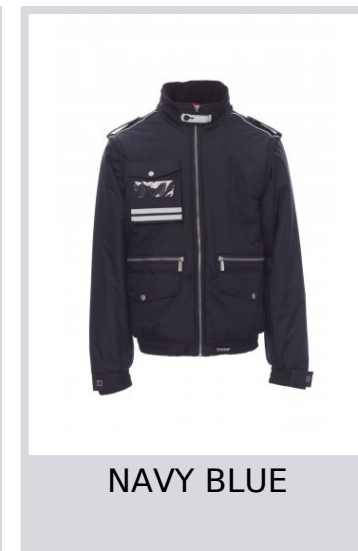

LANCER

000195-0049

Men's casual lightweight jacket with detachable sleeves, close fitting, plastic zip with metal pull, foldaway hood, rib hem, adjustable cuffs, shoulder tabs and zip-up collar, two LOCK SYSTEM pockets, two pockets with zip, one reversible badge holder pocket, reflex piping on the shoulders and two reflective stripes on the chest and back. Padded, high-density, silver coloured lining, micro-fleece back, fleece inside collar, one inner pocket.

Composition: 100% POLYESTER

Appearance: 190T PONGEE PVC

Weight: 180 GR/MQ

Sizes:

Packaging: 1/10

MADE IN: MADE IN CHINA

HS CODE: 62019300

Colors

Size Guide

International Sizes	XXS		XS		S		M		L		XL		XXL		3XL		4XL		5XL	
IT - DE	36	38	40	42	44	46	48	50	52	54	56	58	60	62	64	66	68	70	72	74
FR - ES	32	34	36	38	40	42	44	46	48	50	52	54	56	58	60	62	64	66	68	70
UK	29	30	31	33	34	36	38	39	41	42	44	46	47	48	50	52	53	55	56	58
(G) - cm	37	37	38	38	39	39	40	40	41	41	42,5	42,5	44	44	45	45	46	46	47	47
(G) - in	14½	14½	15	15	15½	15½	15¾	15¾	16	16	16¾	16¾	17¼	17¼	17¾	17¾	18	18	18½	18½
(A) - cm	72	76	80	84	88	92	96	100	104	108	112	116	120	124	128	132	136	140	144	148
(A) - in	28	30	31	33	34	36	38	39	41	42	44	46	47	48	50	52	53	55	56	58
(B) - cm	64	68	72	74	76	80	84	88	92	96	100	104	108	112	116	120	124	128	132	136
(B) - in	25	27	28	29	30	32	33	34	36	38	40	41	43	45	46	48	49	51	52	54
(C) - cm	80	84	88	90	92	96	100	104	108	112	116	120	124	128	132	136	140	144	148	152
(C) - in	31	33	34	35	36	38	39	41	42	44	46	47	49	50	52	53	55	56	58	59
(D) - cm	82	82	84	84	85	85	86	86	87	87	88	88	88	88	88	88	89	89	89	89
(D) - in	32	32	33	33	33	33	33	33	34	34	34	34	34	34	34	34	35	35	35	35
(E) - cm					170/181				175/187				175/189							
(E) - in					67/71				69/73				69/75							

Washing instructions

Certifications

CE I CAT