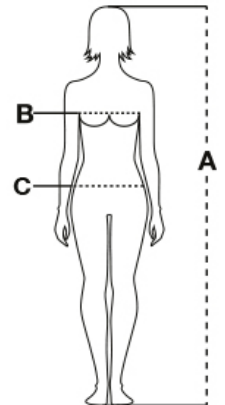

#### ITEM'S DESCRIPTION:

Women's comfort-fit jacket with 8 mm plastic SBS zip with metal pull, thin-edge cuffs and hem, two outer pockets. Padded with down-effect polyester, three inner pockets.

#### CARE LABEL:

Sizes (+/- 5%)	(A)	(B)	(C)
XS	158/164	72/76	68/74
S	162/168	78/82	76/82
M	166/172	84/90	84/90
L	170/174	92/98	92/100
XL	172/176	100/104	102/108
XXL	174/178	108/112	110/116

RED/GREY

AQUA GREEN