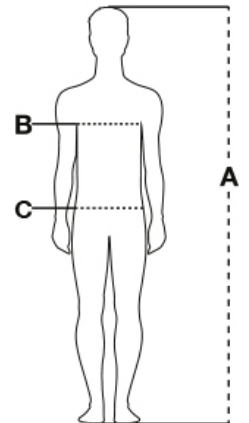

ITEM'S DESCRIPTION:

Light jacket with contoured back and padding, finished with high density lining, inner fleece collar. Two large pockets with zip, smartphone breast pocket and one inner pocket. Foldaway hood.

CARE LABEL:

FABRIC/YARN: PONGEE

100% POLYESTER
175 GR/MQ

AVAILABLE SIZES: S-M-L-XL-XXL-3XL

MADE IN: MADE IN CHINA

HS CODE: 62019300

CERTIFICATIONS:

Sizes (+/- 5%)	(A)	(B)	(C)
XXS	158/164	76/80	68/72
XS	166/172	82/86	74/79
S	168/174	86/92	80/86
M	172/178	94/100	88/94
L	174/180	102/108	96/102
XL	176/182	110/116	104/110
XXL	178/184	118/124	112/118
3XL	180/186	126/132	120/126
4XL	184/188	134/140	128/134
5XL	186/190	142/148	136/142