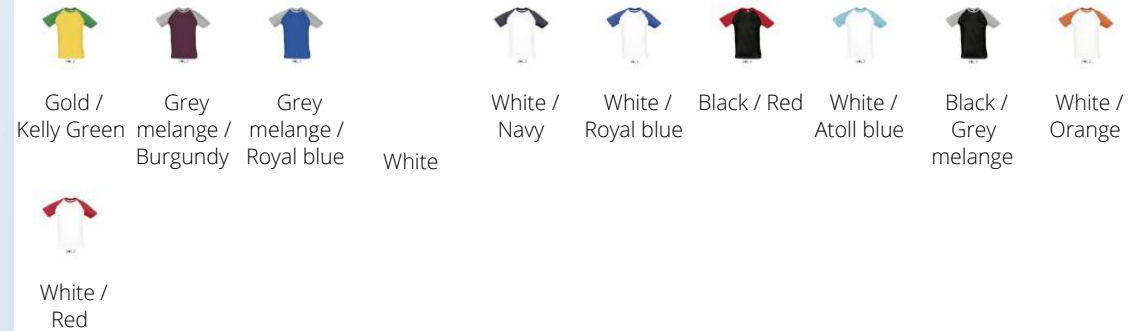

MEN'S 2-COLOUR RAGLAN SLEEVE T-SHIRT

Quality

150 JERSEY
100% semi-combed Ringspun cotton
Reinforcing tape on neck
Elastane rib collar

Style

Raglan sleeves
Tubular

SOL'S

Size	S	M	L	XL	XXL
	64/47	67/50	70/53	73/56	76/59

PACKING

10

100

Carton size
weight :

54 x 36 x 32 cm
16,7 kg

FEATURES

MILKY
11195

page
25