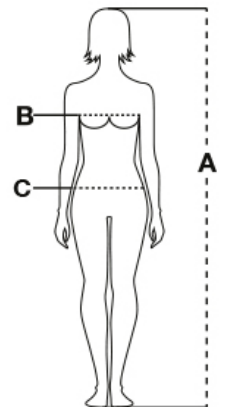

#### AVAILABLE SIZES: XS-S-M-L-XL

MADE IN: MADE IN CHINA

HS CODE: 62019300

#### CERTIFICATIONS:

Sizes (+/- 5%)	(A)	(B)	(C)
XS	158/164	72/76	68/74
S	162/168	78/82	76/82
M	166/172	84/90	84/90
L	170/174	92/98	92/100
XL	172/176	100/104	102/108
XXL	174/178	108/112	110/116

NAVY BLUE