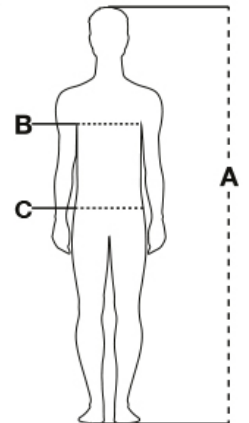

ITEM'S DESCRIPTION:

WP/MM 8000 MVP/GR 3000 Men's comfort-fit jacket, raglan sleeves, long taped zip, adjustable cuffs with Velcro fastening, two outer pockets with zip.

CARE LABEL:

FABRIC/YARN: SOFT SHELL MECHANICAL STRETCH
100% POLYESTER
320 GR/MQ

AVAILABLE SIZES: XS-S-M-L-XL-XXL-3XL

MADE IN: MADE IN CHINA

HS CODE: 62019300

CERTIFICATIONS:

Sizes (+/- 5%)	(A)	(B)	(C)
XXS	158/164	76/80	68/72
XS	166/172	82/86	74/79
S	168/174	86/92	80/86
M	172/178	94/100	88/94
L	174/180	102/108	96/102
XL	176/182	110/116	104/110
XXL	178/184	118/124	112/118
3XL	180/186	126/132	120/126
4XL	184/188	134/140	128/134
5XL	186/190	142/148	136/142