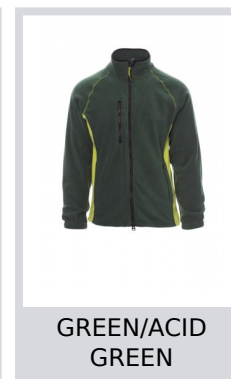

ASPEN+

001004-0069

Men's two-tone fleece, with black plastic 8 mm zip, raglan sleeves, adjustable drawstring at the waist, elasticated cuffs, two pockets with concealed zip, one front zip pocket, neck with contrasting reinforcement tape, reinforced seams.

Composition: 100% POLYESTER

Appearance: POLAR FLEECE

Weight: 280 GR/MQ

Sizes:

Packaging: 1/10

MADE IN: MADE IN CHINA

HS CODE: 61103091

Colors