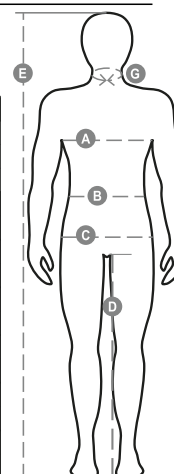

ASPEN+

001004-0069

Men's two-tone fleece, with black plastic 8 mm zip, raglan sleeves, adjustable drawstring at the waist, elasticated cuffs, two pockets with concealed zip, one front zip pocket, neck with contrasting reinforcement tape, reinforced seams.

Composition: 100% POLYESTER

Appearance: POLAR FLEECE

Weight: 280 GR/MQ

Sizes:

Packaging: 1/10

MADE IN: MADE IN CHINA

HS CODE: 61103091

Colors

Washing instructions

Certifications

Size Guide

International Sizes	XXS		XS		S		M		L		XL		XXL		3XL		4XL		5XL	
IT - DE	36	38	40	42	44	46	48	50	52	54	56	58	60	62	64	66	68	70	72	74
FR - ES	32	34	36	38	40	42	44	46	48	50	52	54	56	58	60	62	64	66	68	70
UK	29	30	31	33	34	36	38	39	41	42	44	46	47	48	50	52	53	55	56	58
(G) - cm	37	37	38	38	39	39	40	40	41	41	42,5	42,5	44	44	45	45	46	46	47	47
(G) - in	14½	14½	15	15	15½	15½	15¾	15¾	16	16	16¾	16¾	17¼	17¼	17¾	17¾	18	18	18½	18½
(A) - cm	72	76	80	84	88	92	96	100	104	108	112	116	120	124	128	132	136	140	144	148
(A) - in	28	30	31	33	34	36	38	39	41	42	44	46	47	48	50	52	53	55	56	58
(B) - cm	64	68	72	74	76	80	84	88	92	96	100	104	108	112	116	120	124	128	132	136
(B) - in	25	27	28	29	30	32	33	34	36	38	40	41	43	45	46	48	49	51	52	54
(C) - cm	80	84	88	90	92	96	100	104	108	112	116	120	124	128	132	136	140	144	148	152
(C) - in	31	33	34	35	36	38	39	41	42	44	46	47	49	50	52	53	55	56	58	59
(D) - cm	82	82	84	84	85	85	86	86	87	87	88	88	88	88	88	88	89	89	89	89
(D) - in	32	32	33	33	33	33	33	33	34	34	34	34	34	34	34	34	35	35	35	35
(E) - cm					170/181				175/187				175/189							
(E) - in					67/71				69/73				69/75							