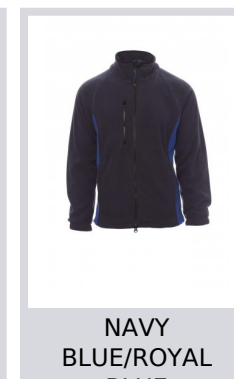

ASPEN+

001004-0069

Men's two-tone fleece, with black plastic 8 mm zip, raglan sleeves, adjustable drawstring at the waist, elasticated cuffs, two pockets with concealed zip, one front zip pocket, neck with contrasting reinforcement tape, reinforced seams.

Composition: 100% POLYESTER

Appearance: POLAR FLEECE

Weight: 280 GR/MQ

Sizes:

Packaging: 1/10

MADE IN: MADE IN CHINA

HS CODE: 61103091

Colors