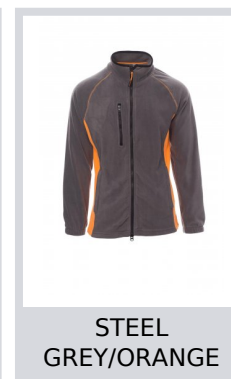

ASPEN+

001004-0069

Men's two-tone fleece, with black plastic 8 mm zip, raglan sleeves, adjustable drawstring at the waist, elasticated cuffs, two pockets with concealed zip, one front zip pocket, neck with contrasting reinforcement tape, reinforced seams.

Composition: 100% POLYESTER

Appearance: POLAR FLEECE

Weight: 280 GR/MQ

Sizes:

Packaging: 1/10

MADE IN: MADE IN CHINA

HS CODE: 61103091

Colors