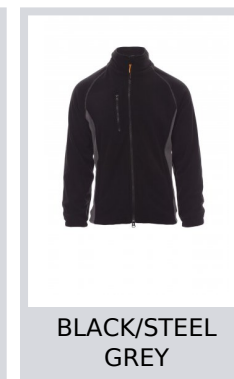

ASPEN+

001004-0069

Men's two-tone fleece, with black plastic 8 mm zip, raglan sleeves, adjustable drawstring at the waist, elasticated cuffs, two pockets with concealed zip, one front zip pocket, neck with contrasting reinforcement tape, reinforced seams.

Composition: 100% POLYESTER

Appearance: POLAR FLEECE

Weight: 280 GR/MQ

Sizes:

Packaging: 1/10

MADE IN: MADE IN CHINA

HS CODE: 61103091

Colors