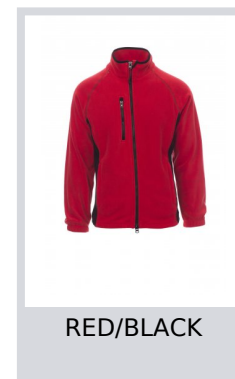

ASPEN+

001004-0069

Men's two-tone fleece, with black plastic 8 mm zip, raglan sleeves, adjustable drawstring at the waist, elasticated cuffs, two pockets with concealed zip, one front zip pocket, neck with contrasting reinforcement tape, reinforced seams.

Composition: 100% POLYESTER

Appearance: POLAR FLEECE

Weight: 280 GR/MQ

Sizes:

Packaging: 1/10

MADE IN: MADE IN CHINA

HS CODE: 61103091

Colors