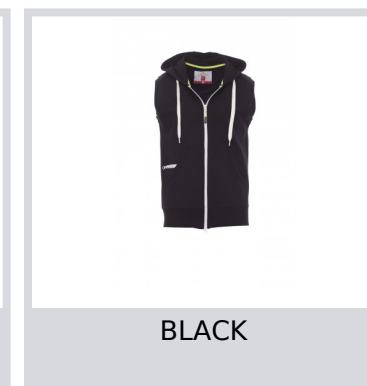

# BOXER+

001288-0341

Men's sleeveless hoodie, full plastic zip in contrasting colour with double metal pull, shaped hood and drawstring in contrasting colour, kangaroo pocket with small zip pocket.

**Composition:** 80% COTTON + 20% POLYESTER

**Appearance:** FRENCH TERRY

**Weight:** 260 GR/MQ

**Sizes:**

**Packaging:** 1/20

**MADE IN:** MADE IN PAKISTAN

**HS CODE:** 61102091

## Colors

NAVY BLUE

BLACK

MELANGE GREY