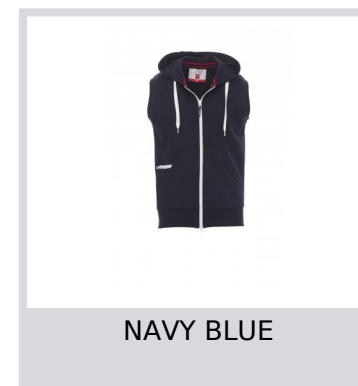

# BOXER+

001288-0341

Men's sleeveless hoodie, full plastic zip in contrasting colour with double metal pull, shaped hood and drawstring in contrasting colour, kangaroo pocket with small zip pocket.

**Composition:** 80% COTTON + 20% POLYESTER

**Appearance:** FRENCH TERRY

**Weight:** 260 GR/MQ

**Sizes:**

**Packaging:** 1/20

**MADE IN:** MADE IN PAKISTAN

**HS CODE:** 61102091

## Colors

NAVY BLUE

BLACK

MELANGE GREY