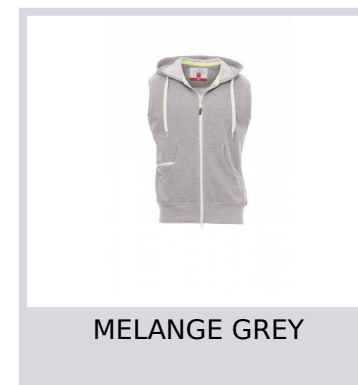

# BOXER+

001288-0341

Men's sleeveless hoodie, full plastic zip in contrasting colour with double metal pull, shaped hood and drawstring in contrasting colour, kangaroo pocket with small zip pocket.

**Composition:** 80% COTTON + 20% POLYESTER

**Appearance:** FRENCH TERRY

**Weight:** 260 GR/MQ

**Sizes:**

**Packaging:** 1/20

**MADE IN:** MADE IN PAKISTAN

**HS CODE:** 61102091

## Colors

NAVY BLUE

BLACK

MELANGE GREY