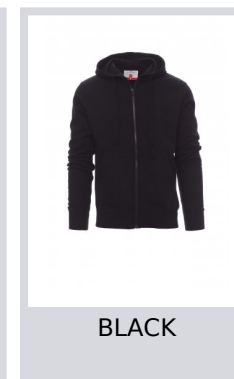

PORTLAND

001212-0308

Men's hoodie with full plastic zip with single metal pull, hood and matching colour drawstring, fitted sleeves, kangaroo pockets, stretch rib cuffs and hem. Reinforced seams, matching reinforced inner neck tape.

Composition: 70% COTTON + 30% POLYESTER

Appearance: BRUSHED

Weight: 280 GR/MQ

Sizes:

Packaging: 5/20

MADE IN: MADE IN PAKISTAN

HS CODE: 61102091

Colors

RED

NAVY BLUE

BLACK

MELANGE GREY

SMOKE

ROYAL BLUE

Size Guide

International Sizes	XXS		XS		S		M		L		XL		XXL		3XL		4XL		5XL	
IT - DE	36	38	40	42	44	46	48	50	52	54	56	58	60	62	64	66	68	70	72	74
FR - ES	32	34	36	38	40	42	44	46	48	50	52	54	56	58	60	62	64	66	68	70
UK	29	30	31	33	34	36	38	39	41	42	44	46	47	48	50	52	53	55	56	58
(G) - cm	37	37	38	38	39	39	40	40	41	41	42,5	42,5	44	44	45	45	46	46	47	47
(G) - in	14½	14½	15	15	15½	15½	15¾	15¾	16	16	16¾	16¾	17¼	17¼	17¾	17¾	18	18	18½	18½
(A) - cm	72	76	80	84	88	92	96	100	104	108	112	116	120	124	128	132	136	140	144	148
(A) - in	28	30	31	33	34	36	38	39	41	42	44	46	47	48	50	52	53	55	56	58
(B) - cm	64	68	72	74	76	80	84	88	92	96	100	104	108	112	116	120	124	128	132	136
(B) - in	25	27	28	29	30	32	33	34	36	38	40	41	43	45	46	48	49	51	52	54
(C) - cm	80	84	88	90	92	96	100	104	108	112	116	120	124	128	132	136	140	144	148	152
(C) - in	31	33	34	35	36	38	39	41	42	44	46	47	49	50	52	53	55	56	58	59
(D) - cm	82	82	84	84	85	85	86	86	87	87	88	88	88	88	88	88	89	89	89	89
(D) - in	32	32	33	33	33	33	33	33	34	34	34	34	34	34	34	34	35	35	35	35
(E) - cm					170/181				175/187				175/189							
(E) - in					67/71				69/73				69/75							