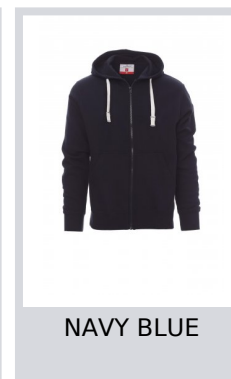

PORTLAND

001212-0308

Men's hoodie with full plastic zip with single metal pull, hood and matching colour drawstring, fitted sleeves, kangaroo pockets, stretch rib cuffs and hem. Reinforced seams, matching reinforced inner neck tape.

Composition: 70% COTTON + 30% POLYESTER

Appearance: BRUSHED

Weight: 280 GR/MQ

Sizes:

Packaging: 5/20

MADE IN: MADE IN PAKISTAN

HS CODE: 61102091

Colors

RED

NAVY BLUE

BLACK

MELANGE GREY

SMOKE

ROYAL BLUE

Size Guide

International Sizes	XXS		XS		S		M		L		XL		XXL		3XL		4XL		5XL	
IT - DE	36	38	40	42	44	46	48	50	52	54	56	58	60	62	64	66	68	70	72	74
FR - ES	32	34	36	38	40	42	44	46	48	50	52	54	56	58	60	62	64	66	68	70
UK	29	30	31	33	34	36	38	39	41	42	44	46	47	48	50	52	53	55	56	58
(G) - cm	37	37	38	38	39	39	40	40	41	41	42,5	42,5	44	44	45	45	46	46	47	47
(G) - in	14½	14½	15	15	15½	15½	15¾	15¾	16	16	16¾	16¾	17¼	17¼	17¾	17¾	18	18	18½	18½
(A) - cm	72	76	80	84	88	92	96	100	104	108	112	116	120	124	128	132	136	140	144	148
(A) - in	28	30	31	33	34	36	38	39	41	42	44	46	47	48	50	52	53	55	56	58
(B) - cm	64	68	72	74	76	80	84	88	92	96	100	104	108	112	116	120	124	128	132	136
(B) - in	25	27	28	29	30	32	33	34	36	38	40	41	43	45	46	48	49	51	52	54
(C) - cm	80	84	88	90	92	96	100	104	108	112	116	120	124	128	132	136	140	144	148	152
(C) - in	31	33	34	35	36	38	39	41	42	44	46	47	49	50	52	53	55	56	58	59
(D) - cm	82	82	84	84	85	85	86	86	87	87	88	88	88	88	88	88	89	89	89	89
(D) - in	32	32	33	33	33	33	33	33	34	34	34	34	34	34	34	34	35	35	35	35
(E) - cm					170/181				175/187				175/189							
(E) - in					67/71				69/73				69/75							