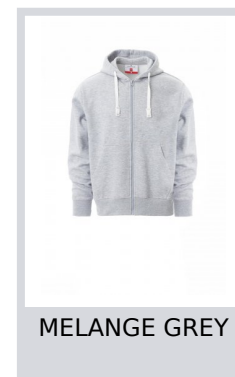

PORTLAND

001212-0308

Men's hoodie with full plastic zip with single metal pull, hood and matching colour drawstring, fitted sleeves, kangaroo pockets, stretch rib cuffs and hem. Reinforced seams, matching reinforced inner neck tape.

Composition: 70% COTTON + 30% POLYESTER

Appearance: BRUSHED

Weight: 280 GR/MQ

Sizes:

Packaging: 5/20

MADE IN: MADE IN PAKISTAN

HS CODE: 61102091

Colors

RED

NAVY BLUE

BLACK

MELANGE GREY

SMOKE

ROYAL BLUE

Size Guide

International Sizes	XXS		XS		S		M		L		XL		XXL		3XL		4XL		5XL	
IT - DE	36	38	40	42	44	46	48	50	52	54	56	58	60	62	64	66	68	70	72	74
FR - ES	32	34	36	38	40	42	44	46	48	50	52	54	56	58	60	62	64	66	68	70
UK	29	30	31	33	34	36	38	39	41	42	44	46	47	48	50	52	53	55	56	58
(G) - cm	37	37	38	38	39	39	40	40	41	41	42,5	42,5	44	44	45	45	46	46	47	47
(G) - in	14½	14½	15	15	15½	15½	15¾	15¾	16	16	16¾	16¾	17¼	17¼	17¾	17¾	18	18	18½	18½
(A) - cm	72	76	80	84	88	92	96	100	104	108	112	116	120	124	128	132	136	140	144	148
(A) - in	28	30	31	33	34	36	38	39	41	42	44	46	47	48	50	52	53	55	56	58
(B) - cm	64	68	72	74	76	80	84	88	92	96	100	104	108	112	116	120	124	128	132	136
(B) - in	25	27	28	29	30	32	33	34	36	38	40	41	43	45	46	48	49	51	52	54
(C) - cm	80	84	88	90	92	96	100	104	108	112	116	120	124	128	132	136	140	144	148	152
(C) - in	31	33	34	35	36	38	39	41	42	44	46	47	49	50	52	53	55	56	58	59
(D) - cm	82	82	84	84	85	85	86	86	87	87	88	88	88	88	88	88	89	89	89	89
(D) - in	32	32	33	33	33	33	33	33	34	34	34	34	34	34	34	34	35	35	35	35
(E) - cm					170/181				175/187				175/189							
(E) - in					67/71				69/73				69/75							