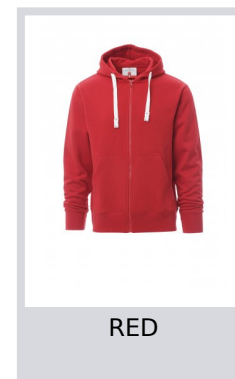

PORTLAND

001212-0308

Men's hoodie with full plastic zip with single metal pull, hood and matching colour drawstring, fitted sleeves, kangaroo pockets, stretch rib cuffs and hem. Reinforced seams, matching reinforced inner neck tape.

Composition: 70% COTTON + 30% POLYESTER

Appearance: BRUSHED

Weight: 280 GR/MQ

Sizes:

Packaging: 5/20

MADE IN: MADE IN PAKISTAN

HS CODE: 61102091

Colors

RED

NAVY BLUE

BLACK

MELANGE GREY

SMOKE

ROYAL BLUE

Size Guide

International Sizes	XXS		XS		S		M		L		XL		XXL		3XL		4XL		5XL	
IT - DE	36	38	40	42	44	46	48	50	52	54	56	58	60	62	64	66	68	70	72	74
FR - ES	32	34	36	38	40	42	44	46	48	50	52	54	56	58	60	62	64	66	68	70
UK	29	30	31	33	34	36	38	39	41	42	44	46	47	48	50	52	53	55	56	58
(G) - cm	37	37	38	38	39	39	40	40	41	41	42,5	42,5	44	44	45	45	46	46	47	47
(G) - in	14½	14½	15	15	15½	15½	15¾	15¾	16	16	16¾	16¾	17¼	17¼	17¾	17¾	18	18	18½	18½
(A) - cm	72	76	80	84	88	92	96	100	104	108	112	116	120	124	128	132	136	140	144	148
(A) - in	28	30	31	33	34	36	38	39	41	42	44	46	47	48	50	52	53	55	56	58
(B) - cm	64	68	72	74	76	80	84	88	92	96	100	104	108	112	116	120	124	128	132	136
(B) - in	25	27	28	29	30	32	33	34	36	38	40	41	43	45	46	48	49	51	52	54
(C) - cm	80	84	88	90	92	96	100	104	108	112	116	120	124	128	132	136	140	144	148	152
(C) - in	31	33	34	35	36	38	39	41	42	44	46	47	49	50	52	53	55	56	58	59
(D) - cm	82	82	84	84	85	85	86	86	87	87	88	88	88	88	88	88	89	89	89	89
(D) - in	32	32	33	33	33	33	33	33	34	34	34	34	34	34	34	34	35	35	35	35
(E) - cm					170/181				175/187				175/189							
(E) - in					67/71				69/73				69/75							