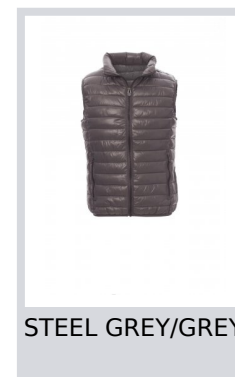

CASUAL

000387-0045

Men's jacket with 8 mm plastic zip with metal pull, thin-edge cuffs and hem, two outer pockets. Padded with down-effect polyester, three inner pockets.

Composition: 100% NYLON

Appearance: 420T NYLON

Weight: 38 GR/MQ

Sizes:

Packaging: 1/20

MADE IN: MADE IN CHINA

HS CODE: 62011390

Colors

Size Guide

Washing instructions

Certifications

International Sizes	XXS		XS		S		M		L		XL		XXL		3XL		4XL		5XL	
IT - DE	36	38	40	42	44	46	48	50	52	54	56	58	60	62	64	66	68	70	72	74
FR - ES	32	34	36	38	40	42	44	46	48	50	52	54	56	58	60	62	64	66	68	70
UK	29	30	31	33	34	36	38	39	41	42	44	46	47	48	50	52	53	55	56	58
(G) - cm	37	37	38	38	39	39	40	40	41	41	42,5	42,5	44	44	45	45	46	46	47	47
(G) - in	14½	14½	15	15	15½	15½	15¾	15¾	16	16	16¾	16¾	17¼	17¼	17¾	17¾	18	18	18½	18½
(A) - cm	72	76	80	84	88	92	96	100	104	108	112	116	120	124	128	132	136	140	144	148
(A) - in	28	30	31	33	34	36	38	39	41	42	44	46	47	48	50	52	53	55	56	58
(B) - cm	64	68	72	74	76	80	84	88	92	96	100	104	108	112	116	120	124	128	132	136
(B) - in	25	27	28	29	30	32	33	34	36	38	40	41	43	45	46	48	49	51	52	54
(C) - cm	80	84	88	90	92	96	100	104	108	112	116	120	124	128	132	136	140	144	148	152
(C) - in	31	33	34	35	36	38	39	41	42	44	46	47	49	50	52	53	55	56	58	59
(D) - cm	82	82	84	84	85	85	86	86	87	87	88	88	88	88	88	88	89	89	89	89
(D) - in	32	32	33	33	33	33	33	33	34	34	34	34	34	34	34	34	35	35	35	35
(E) - cm	170/181				175/187				175/189											
(E) - in	67/71				69/73				69/75