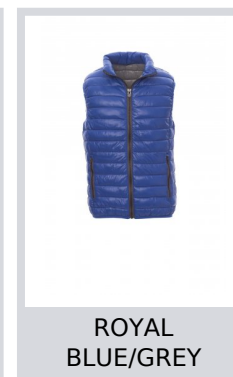

CASUAL

000387-0045

Men's jacket with 8 mm plastic zip with metal pull, thin-edge cuffs and hem, two outer pockets. Padded with down-effect polyester, three inner pockets.

Composition: 100% NYLON

Appearance: 420T NYLON

Weight: 38 GR/MQ

Sizes:

Packaging: 1/20

MADE IN: MADE IN CHINA

HS CODE: 62011390

Colors

Size Guide

Washing instructions

Certifications

International Sizes	XXS		XS		S		M		L		XL		XXL		3XL		4XL		5XL	
IT - DE	36	38	40	42	44	46	48	50	52	54	56	58	60	62	64	66	68	70	72	74
FR - ES	32	34	36	38	40	42	44	46	48	50	52	54	56	58	60	62	64	66	68	70
UK	29	30	31	33	34	36	38	39	41	42	44	46	47	48	50	52	53	55	56	58
(G) - cm	37	37	38	38	39	39	40	40	41	41	42,5	42,5	44	44	45	45	46	46	47	47
(G) - in	14½	14½	15	15	15½	15½	15¾	15¾	16	16	16¾	16¾	17¼	17¼	17¾	17¾	18	18	18½	18½
(A) - cm	72	76	80	84	88	92	96	100	104	108	112	116	120	124	128	132	136	140	144	148
(A) - in	28	30	31	33	34	36	38	39	41	42	44	46	47	48	50	52	53	55	56	58
(B) - cm	64	68	72	74	76	80	84	88	92	96	100	104	108	112	116	120	124	128	132	136
(B) - in	25	27	28	29	30	32	33	34	36	38	40	41	43	45	46	48	49	51	52	54
(C) - cm	80	84	88	90	92	96	100	104	108	112	116	120	124	128	132	136	140	144	148	152
(C) - in	31	33	34	35	36	38	39	41	42	44	46	47	49	50	52	53	55	56	58	59
(D) - cm	82	82	84	84	85	85	86	86	87	87	88	88	88	88	88	88	89	89	89	89
(D) - in	32	32	33	33	33	33	33	33	34	34	34	34	34	34	34	34	35	35	35	35
(E) - cm	170/181				175/187				175/189											
(E) - in	67/71				69/73				69/75