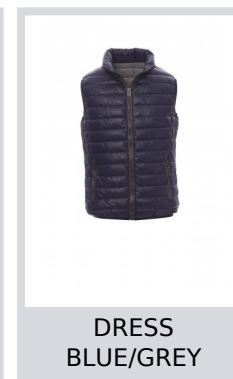

CASUAL

000387-0045

Men's jacket with 8 mm plastic zip with metal pull, thin-edge cuffs and hem, two outer pockets. Padded with down-effect polyester, three inner pockets.

Composition: 100% NYLON

Appearance: 420T NYLON

Weight: 38 GR/MQ

Sizes:

Packaging: 1/20

MADE IN: MADE IN CHINA

HS CODE: 62011390

Colors

Size Guide

Washing instructions

Certifications

International Sizes	XXS		XS		S		M		L		XL		XXL		3XL		4XL		5XL	
IT - DE	36	38	40	42	44	46	48	50	52	54	56	58	60	62	64	66	68	70	72	74
FR - ES	32	34	36	38	40	42	44	46	48	50	52	54	56	58	60	62	64	66	68	70
UK	29	30	31	33	34	36	38	39	41	42	44	46	47	48	50	52	53	55	56	58
(G) - cm	37	37	38	38	39	39	40	40	41	41	42,5	42,5	44	44	45	45	46	46	47	47
(G) - in	14½	14½	15	15	15½	15½	15¾	15¾	16	16	16¾	16¾	17¼	17¼	17¾	17¾	18	18	18½	18½
(A) - cm	72	76	80	84	88	92	96	100	104	108	112	116	120	124	128	132	136	140	144	148
(A) - in	28	30	31	33	34	36	38	39	41	42	44	46	47	48	50	52	53	55	56	58
(B) - cm	64	68	72	74	76	80	84	88	92	96	100	104	108	112	116	120	124	128	132	136
(B) - in	25	27	28	29	30	32	33	34	36	38	40	41	43	45	46	48	49	51	52	54
(C) - cm	80	84	88	90	92	96	100	104	108	112	116	120	124	128	132	136	140	144	148	152
(C) - in	31	33	34	35	36	38	39	41	42	44	46	47	49	50	52	53	55	56	58	59
(D) - cm	82	82	84	84	85	85	86	86	87	87	88	88	88	88	88	88	89	89	89	89
(D) - in	32	32	33	33	33	33	33	33	34	34	34	34	34	34	34	34	35	35	35	35
(E) - cm	170/181				175/187				175/189											
(E) - in	67/71				69/73				69/75