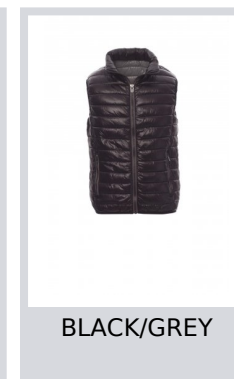

CASUAL

000387-0045

Men's jacket with 8 mm plastic zip with metal pull, thin-edge cuffs and hem, two outer pockets. Padded with down-effect polyester, three inner pockets.

Composition: 100% NYLON

Appearance: 420T NYLON

Weight: 38 GR/MQ

Sizes:

Packaging: 1/20

MADE IN: MADE IN CHINA

HS CODE: 62011390

Colors

Size Guide

Washing instructions

Certifications

International Sizes	XXS		XS		S		M		L		XL		XXL		3XL		4XL		5XL	
IT - DE	36	38	40	42	44	46	48	50	52	54	56	58	60	62	64	66	68	70	72	74
FR - ES	32	34	36	38	40	42	44	46	48	50	52	54	56	58	60	62	64	66	68	70
UK	29	30	31	33	34	36	38	39	41	42	44	46	47	48	50	52	53	55	56	58
(G) - cm	37	37	38	38	39	39	40	40	41	41	42,5	42,5	44	44	45	45	46	46	47	47
(G) - in	14½	14½	15	15	15½	15½	15¾	15¾	16	16	16¾	16¾	17¼	17¼	17¾	17¾	18	18	18½	18½
(A) - cm	72	76	80	84	88	92	96	100	104	108	112	116	120	124	128	132	136	140	144	148
(A) - in	28	30	31	33	34	36	38	39	41	42	44	46	47	48	50	52	53	55	56	58
(B) - cm	64	68	72	74	76	80	84	88	92	96	100	104	108	112	116	120	124	128	132	136
(B) - in	25	27	28	29	30	32	33	34	36	38	40	41	43	45	46	48	49	51	52	54
(C) - cm	80	84	88	90	92	96	100	104	108	112	116	120	124	128	132	136	140	144	148	152
(C) - in	31	33	34	35	36	38	39	41	42	44	46	47	49	50	52	53	55	56	58	59
(D) - cm	82	82	84	84	85	85	86	86	87	87	88	88	88	88	88	88	89	89	89	89
(D) - in	32	32	33	33	33	33	33	33	34	34	34	34	34	34	34	34	35	35	35	35
(E) - cm	170/181				175/187				175/189											
(E) - in	67/71				69/73				69/75